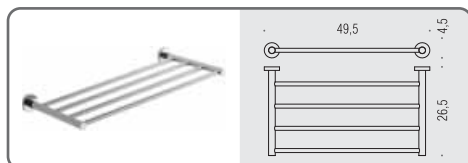

W4987 ☐
Rack porta salvietta
Rack towel holder