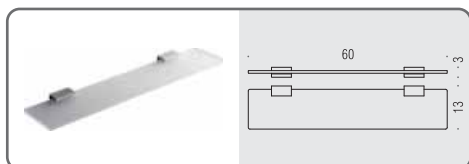

B1616 ●●●●●
Mensola
Shelf