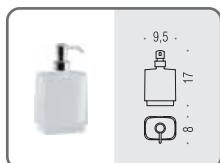

W4281 ☒ ☐
Spandisapone (L 0,36) d'appoggio
Standing soap dispenser