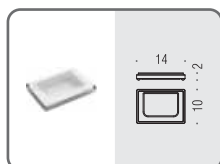

**B1601** ●●●  
**Porta sapone**  
Soap dish holder

**B1602** ●●●●  
**Porta bicchiere**  
Glass holder

**B9316** ●●●●●  
**Spandisapone (L 0,31)**  
Soap dispenser

**LC27** ●●  
**Appenditutto**  
Hook

**B1640** ●●●●  
**Porta sapone d'appoggio**  
Standing soap dish holder