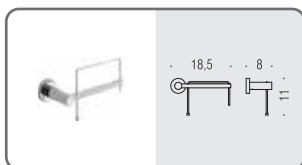

W4908 DX - W4908 SX ☐
Porta rotolo
Paper holder