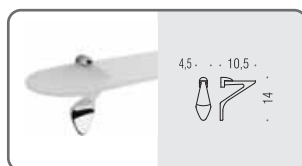

B18PZ ○
Reggimensola regolabile 4-10 mm
Adjustable shelf holder(4-10 mm)