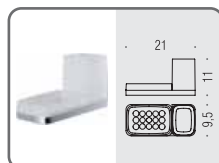

W4272 ☒ ☐
Porta sapone e porta bicchiere
Soap dish holder and glass holder