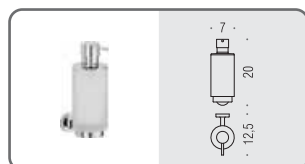

B9323 ☐ ☐
Spandisapone (L 0,25)
Soap dispenser