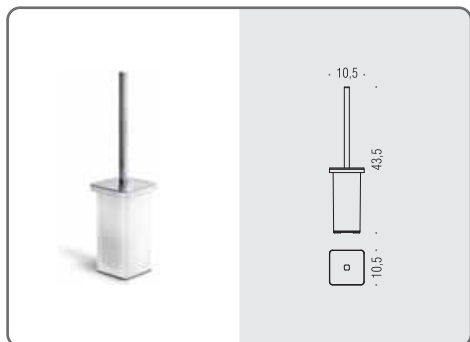

B7006 ●●
Porta scopino d'appoggio
Standing brush holder