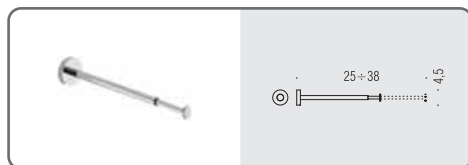

W4915
Porta salvietta estensibile
Extensible towel holder