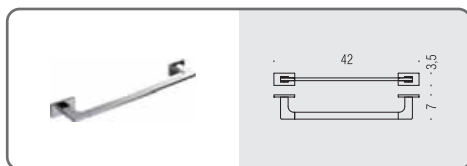

**B16PZ** ●●●  
**Reggimensola**  
Shelf holder

**B1608** ●●  
**Porta rotolo**  
Paper holder

**B1691** ●●●  
**Porta rotolo coperto**  
Paper holder with cover

**B1616** ●●●●●  
**Mensola**  
Shelf

**B1674** ● ● ● ●  
**Spandisapone (L 0,31) e porta salvietta per bidet**  
 Soap dispenser and towel holder for bidet