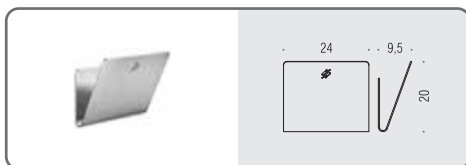

B7071 ●
Porta riviste
Magazine rack