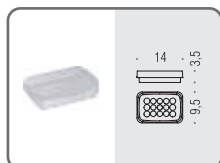

W4240 ☒ ☐
Porta sapone d'appoggio
Standing soap dish holder