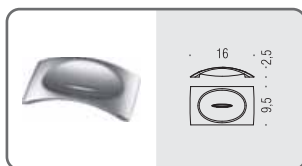

B2440 ☐
Porta sapone d'appoggio
Standing soap dish holder