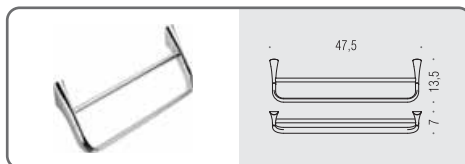

B2888 ○
Porta salvietta doppio
Double towel holder