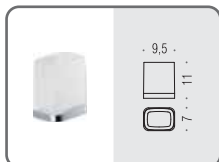

# TIME

Design: R&D Colombo Design

Materiale: Ottone  
Material: Brass

- Finitura: Cromo  
Finish: Chrome
- Complemento: Vetro acidato naturale  
Complement: Natural acid glass

**W4201**    
**Porta sapone**  
Soap dish holder