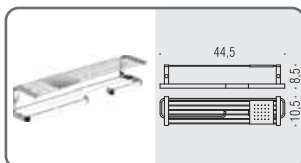

**W4209** ○  
**Porta salvietta**  
 Towel holder

**W4210 - W4211** ○  
**Porta salvietta**  
 Towel holder

**W4216** ○  
**Mensola con ripiano in acciaio inox**  
 Shelf with stainless steel base

**W4275** ○  
**Mensola con ganci appenditutto**  
**e ripiano in inox**  
 Shelf with coat hooks and stainless steel tray