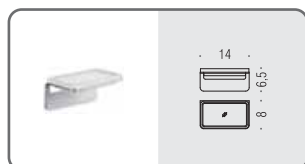

OVER

Design: Efreem Bonacina e Giovanni Moro

Materiale: Acciaio Inox AISI 316 L
Material: AISI 316 L Inox stainless-steel

- Finitura: Satinata
  Finish: Satin
- Complemento: Vetro acidato naturale
  Complement: Natural acid glass

B7001 ●●
Porta sapone
Soap dish holder