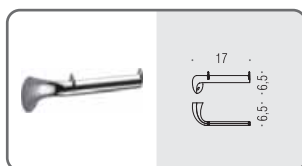

B2408 ☐
Porta rotolo
Paper holder