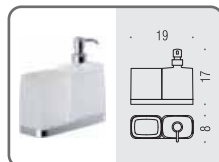

**W4202**    
**Porta bicchiere**  
Glass holder

**W4280**    
**Spandisapone (L 0,36)**  
Soap dispenser

**W4271**    
**Porta bicchiere e spandisapone (L 0,36)**  
Glass holder and soap dispenser

**W4240**    
**Porta sapone d'appoggio**  
Standing soap dish holder