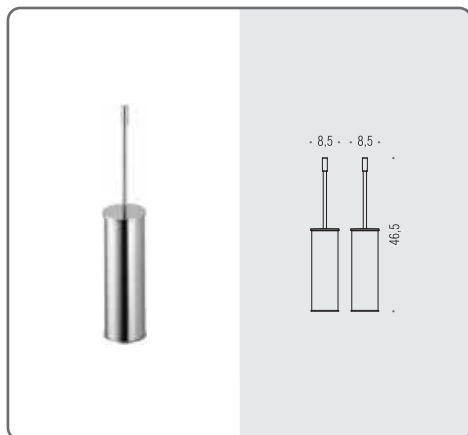

W4961 ☐
Porta scopino d'appoggio
Standing brush holder