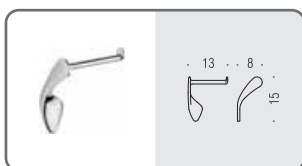

B1808 ○
Porta rotolo
Paper holder