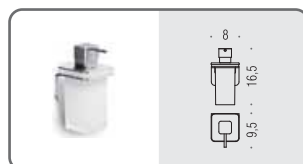

**B7001** ●●  
**Porta sapone**  
Soap dish holder

**B7002** ●●  
**Porta bicchiere**  
Glass holder

**B9328** ●●  
**Spandisapone (L 0,22)**  
Soap dispenser

**B7040** ●●  
**Porta sapone d'appoggio**  
Standing soap dish holder