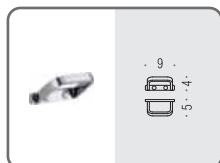

W4217 ☒ ☐
Appenditutto
Hook