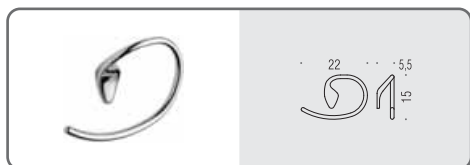

B1831 ○
Porta salvietta ad anello
Ring towel holder