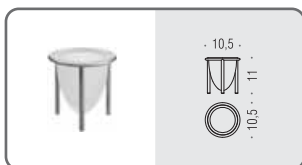

B1841 ○○
Porta bicchiere d'appoggio
Standing glass holder