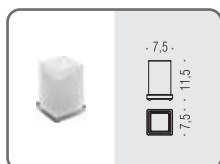

**B1601** ●●●  
**Porta sapone**  
Soap dish holder

**B1602** ●●●●  
**Porta bicchiere**  
Glass holder

**B9316** ●●●●●  
**Spandisapone (L 0,31)**  
Soap dispenser

**LC27** ●●  
**Appenditutto**  
Hook

**B1640** ●●●●  
**Porta sapone d'appoggio**  
Standing soap dish holder