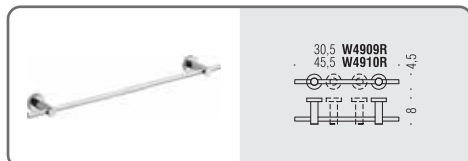

PLUS

Design: Piet Billekens

Materiale: Ottone / Cromall®
Material: Brass / Cromall®

- ☐ Finitura: Cromo
  Finish: Chrome
- ☐ Complemento: Vetro trasparente
  Complement: Clear glass
- ☒ Complemento: Metacrilato
  Complement: Methacrylate

W4909R - W4910R ☐
Porta salvietta con supporti regolabili
Towel holder, adjustable supports