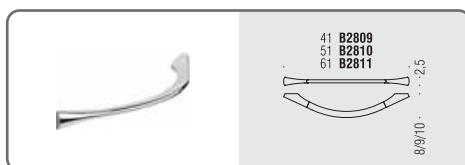

B2809 - B2810 - B2811 ○
Porta salvietta
Towel holder