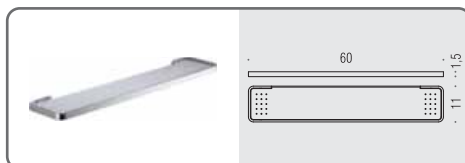

**W4209** ○  
**Porta salvietta**  
 Towel holder

**W4210 - W4211** ○  
**Porta salvietta**  
 Towel holder

**W4216** ○  
**Mensola con ripiano in acciaio inox**  
 Shelf with stainless steel base

**W4275** ○  
**Mensola con ganci appenditutto**  
**e ripiano in inox**  
 Shelf with coat hooks and stainless steel tray