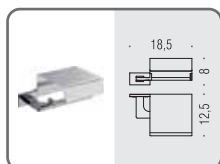

B1691 ●●●
Porta rotolo coperto
Paper holder with cover