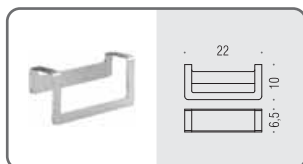

B7031 ●
Porta salvietta ad anello
Ring towel holder