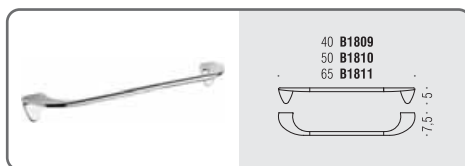

B1809 - B1810 - B1811 ○
Porta salvietta
Towel holder