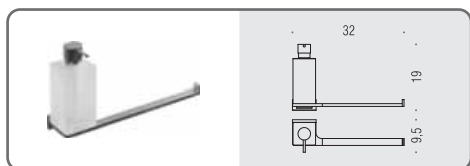

**B16PZ** ●●●  
**Reggimensola**  
Shelf holder

**B1608** ●●  
**Porta rotolo**  
Paper holder

**B1691** ●●●  
**Porta rotolo coperto**  
Paper holder with cover

**B1616** ●●●●●  
**Mensola**  
Shelf

**B1674** ● ● ● ●  
**Spandisapone (L 0,31) e porta salvietta per bidet**  
 Soap dispenser and towel holder for bidet