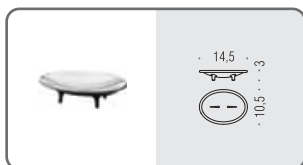

B1840 ○
Porta sapone d'appoggio
Standing soap dish holder