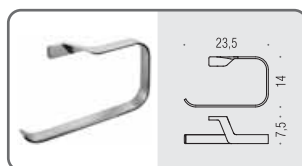

B2531 ☐
Porta salvietta ad anello
Ring towel holder