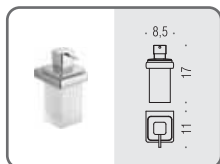

B9321 ☐ ☐ ☐
Spandisapone (L 0,28)
Soap dispenser