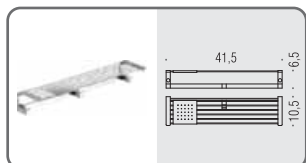

W4275 ○
Mensola con ganci appenditutto
e ripiano in inox
Shelf with coat hooks and stainless steel tray