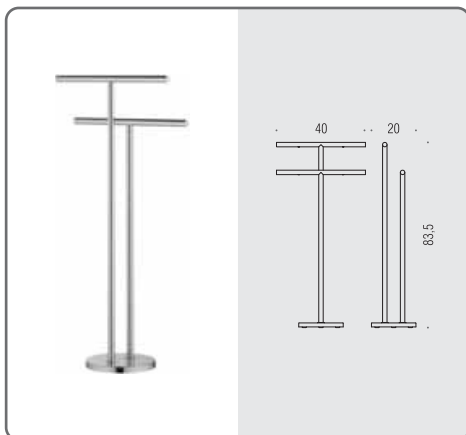

W4938 ○

Piantana con due porta salvietta

Standing column equipped with two towel holders