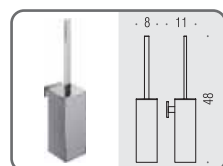

**B1687** ●  
**Rack porta salvietta**  
 Rack towel holder

**B1606** ● ●  
**Porta scopino d'appoggio**  
 Standing brush holder

**B1607** ● ●  
**Porta scopino**  
 Hanging brush holder

**B1626** ● ●  
**Porta scopino d'appoggio in ABS**  
 ABS standing brush holder