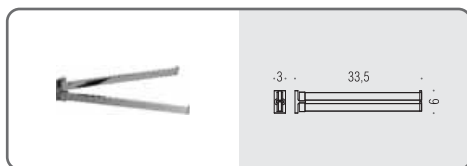

B1612 ● ●
Porta salvietta doppio a snodo
Double bar towel holder