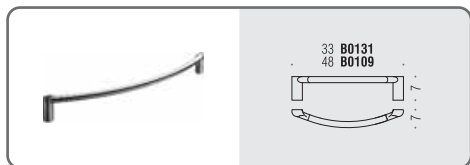

B0131 - B0109 ●
Porta salvietta
Towel holder