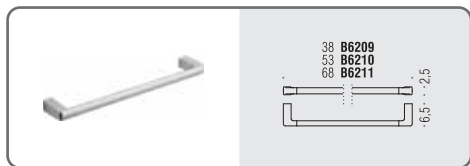

B6209 - B6210 - B6211 ●● ○○
Porta salvietta
Towel holder