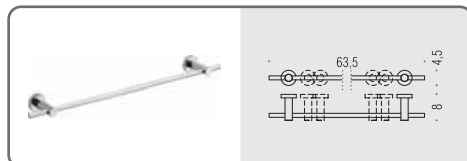

W4911R ☐
Porta salvietta con supporti regolabili
Towel holder, adjustable supports