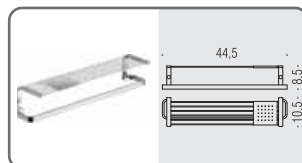

W4277 ○
Mensola con porta salvietta
e ripiano in inox
Shelf with towel holder and stainless steel tray