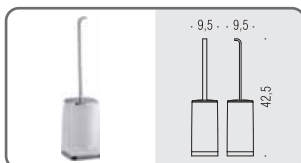

W4207 ○○
Porta scopino
Hanging brush holder