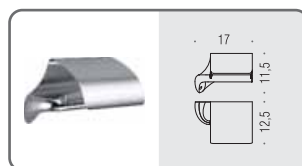

B2491 ☐
Porta rotolo coperto
Paper holder with cover