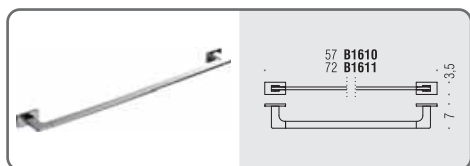

B1610 - B1611 ● ●
Porta salvietta
Towel holder