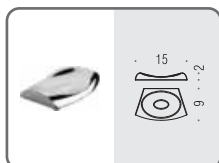

B2840 ☐
Porta sapone d'appoggio
Standing soap dish holder