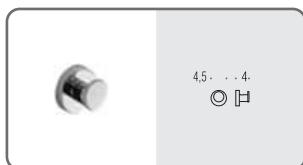

W4917 ☐
Appenditutto
Hook