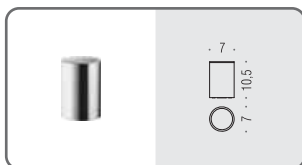

**W4901**   
Porta sapone inamovibile  
Irremovable soap dish holder

**W4902**   
Porta bicchiere inamovibile  
Irremovable glass holder

**W4981**   
Spandisapone (L 0,15)  
Soap dispenser

**W4940**   
Porta sapone d'appoggio  
Standing soap dish holder