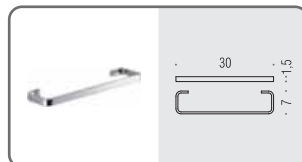

**W4291**    
**Porta rotolo coperto**  
Paper holder with cover

**W4274** ○○  
**Spandisapone (L 0,36)**  
**e porta salvietta per bidet**  
 Soap dispenser and towel holder for bidet

**W4212** ○  
**Porta salvietta**  
 Towel holder