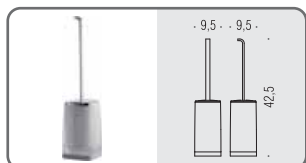

W4206 ○○
Porta scopino d'appoggio
Standing brush holder