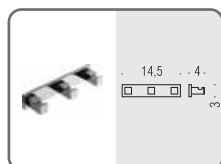

LC37 ●●
Appenditutto
Hook