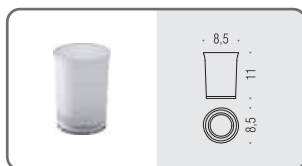

B2441 ☐ ☐
Porta bicchiere d'appoggio
Standing glass holder