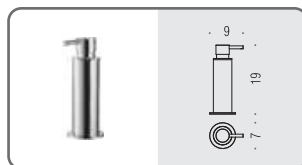

W4980 ☐
Spandisapone (L 0,15) d'appoggio
Standing soap dispenser