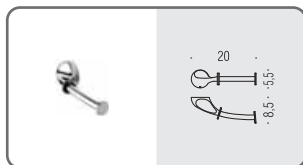

B1208 ☐
Porta rotolo
Paper holder