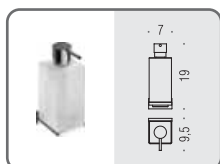

**B1601** ●●●  
**Porta sapone**  
Soap dish holder

**B1602** ●●●●  
**Porta bicchiere**  
Glass holder

**B9316** ●●●●●  
**Spandisapone (L 0,31)**  
Soap dispenser

**LC27** ●●  
**Appenditutto**  
Hook

**B1640** ●●●●  
**Porta sapone d'appoggio**  
Standing soap dish holder