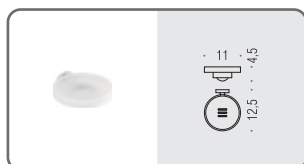

# NORDIC

Design: Efreem Bonacina e Giovanni Moro

Materiale: Ottone / Cromall®  
Material: Brass / Cromall®

- Finitura: Cromo  
Finish: Chrome
- Complemento: Vetro acidato naturale  
Complement: Natural acid glass
- Complemento: Ceramica nera opaca  
Complement: Matt black ceramics
- Complemento: Ceramica bianca opaca  
Complement: Matt white ceramics