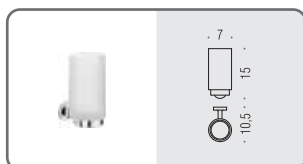

B5202 ☐ ☐
Porta bicchiere
Glass holder