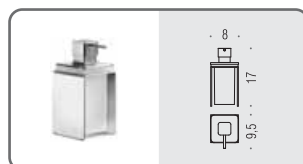

B9329 ●●
Spandisapone (L 0,22) d'appoggio
Standing soap dispenser