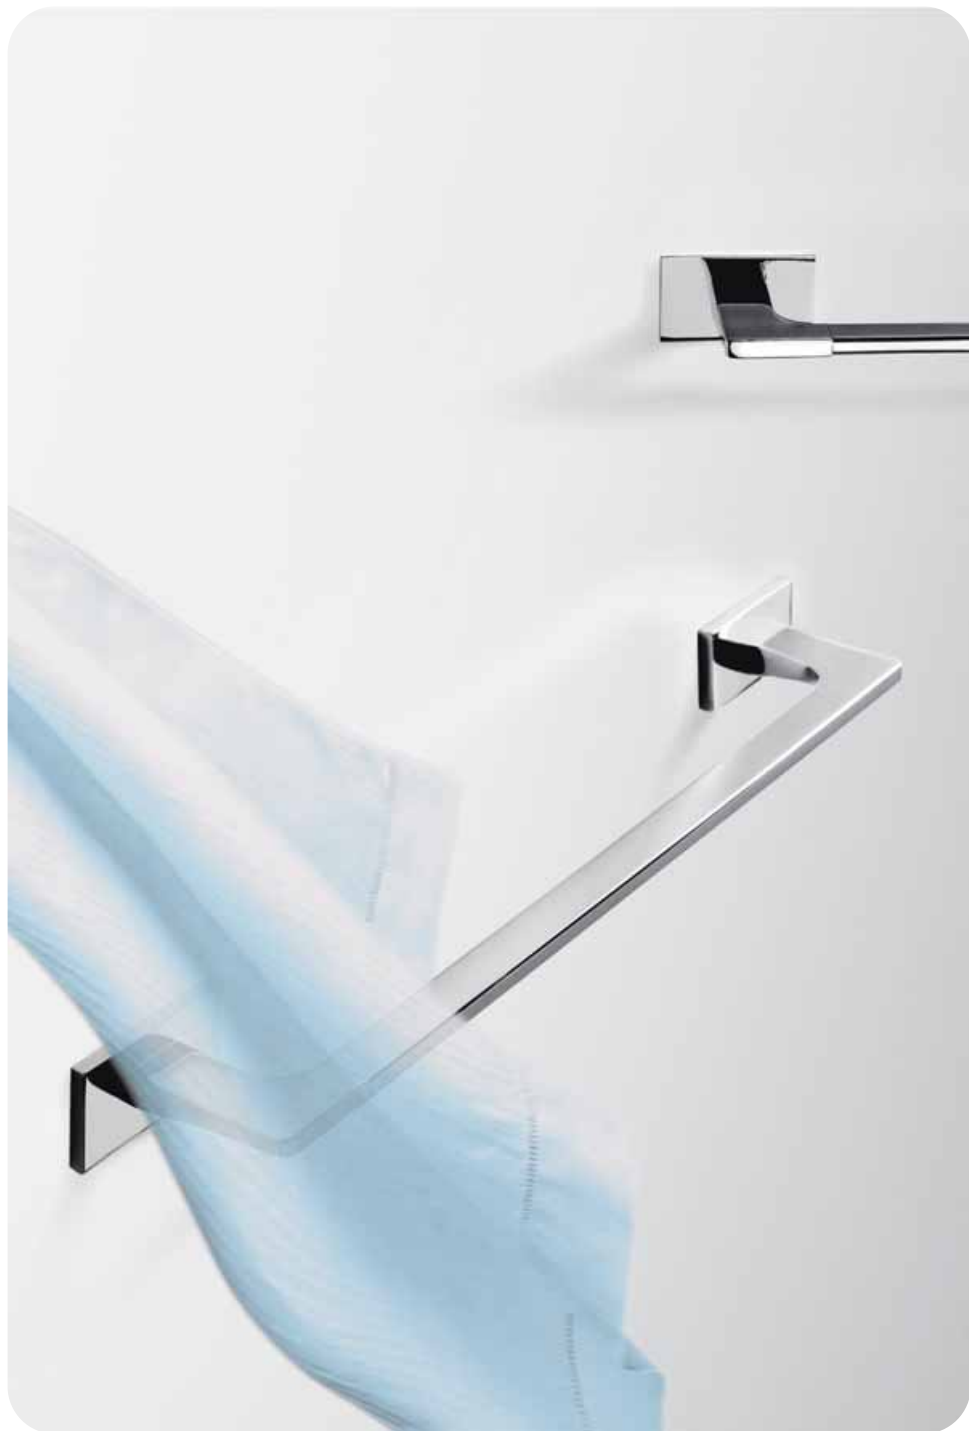

Charles Eames

Look

# LOOK

Design: Luca Colombo

Materiale: Ottone / Cromall®  
Material: Brass / Cromall®

- Finitura: Cromo  
Finish: Chrome
- Finitura: Bianco opaco  
Finish: Matt white
- Complemento: Vetro acidato naturale  
Complement: Natural acid glass
- Complemento: ABS  
Complement: ABS