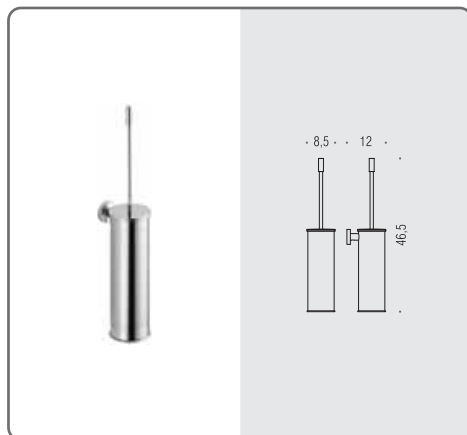

W4962 ☐
Porta scopino
Hanging brush holder