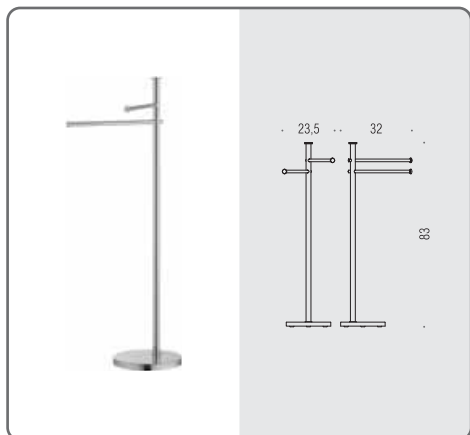

W4936 ○

Piantana con due porta salvietta

Standing column equipped with two towel holders