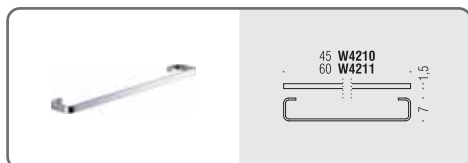

W4210 - W4211 ○
Porta salvietta
Towel holder