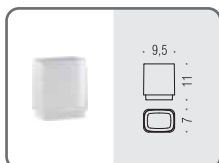

**W4202**    
**Porta bicchiere**  
Glass holder

**W4280**    
**Spandisapone (L 0,36)**  
Soap dispenser

**W4271**    
**Porta bicchiere e spandisapone (L 0,36)**  
Glass holder and soap dispenser

**W4240**    
**Porta sapone d'appoggio**  
Standing soap dish holder