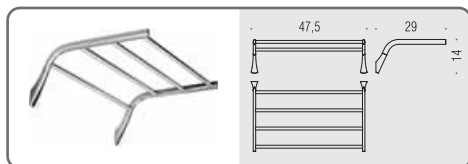

B2887 ○
Rack porta salvietta
Rack towel holder