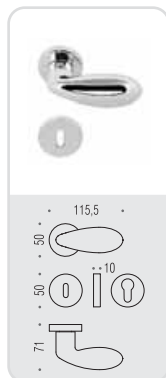

drop

Design: Luca Colombo

Materiale: Ottone
Material: Brass

HPS
Zirconium gold HPS

CR
Cromo
Chrome

CM
Cromat
Matt chrome

BR
Bronzo
Bronze

LC 45 R-RY

HPS CR CM BR