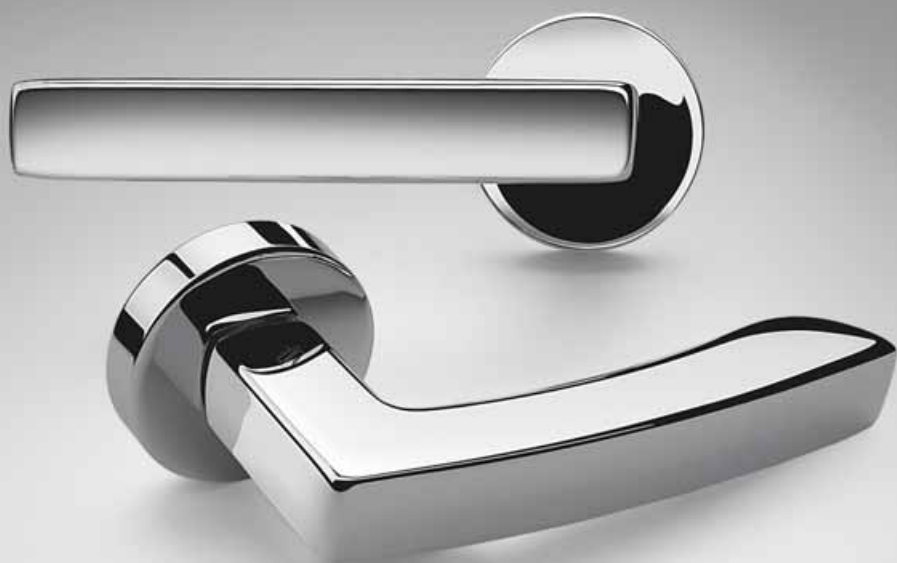

## CD 49 BZG G 6/8

AR 21  
**VIOLA** ○

Design: Angeletti Ruzza Design

# viola

Design: Angeletti Ruzza Design

Materiale: Ottone  
Material: Brass

**OL**  
Oroplus

**CR**  
Cromo  
Chrome

**HPS/1**  
Zirconium stainless-steel HPS

**CM**  
Cromat  
Matt chrome

**VL**  
Vintage