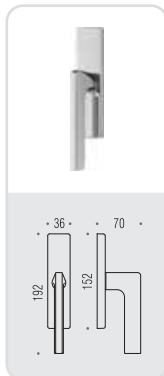

gira

Design: Jasper Morrison

Materiale: Ottone
Material: Brass

OL
Oroplus

CR
Cromo
Chrome

HPS/1
Zirconium stainless-steel HPS

CM
Cromat
Matt chrome

VL
Vintage

vintage

VM
Vintage Mat

vintage

JM 11 R-RY

CD 49 BZG G 6/8

JM 12 IM

JM 12 DK/SM